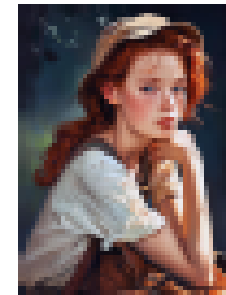

# Year 4 Art Knowledge Organiser:

Frida Kahlo

Surrealism

Self-portrait

Mexican culture

Self-Portrait

Geometric shapes

Middle of the eye to corner of the mouth  
Nose width is one eyewidth

realism

Pressure

light

medium

dark

?

shade

sketch