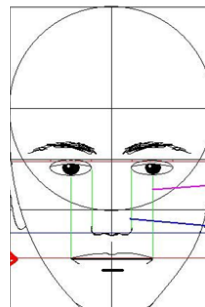

# Year 4 Art Knowledge Organiser:

Frida Kahlo

Surrealism

Self-portrait

Mexican culture

Self-Portrait

Geometric shapes

Middle of the eye to corner of the mouth  
Nose width is one eyewidth

realism

Pressure

light

medium

dark

?

shade

sketch

line

form